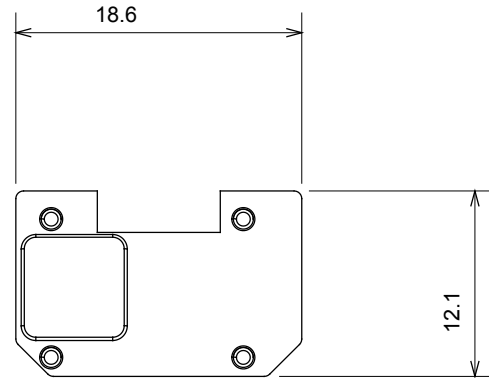

Wide range of control devices, sockets for power supply (conforming to national and international standards) signal pick-up, climate control, comfort management, technical alarm signalling and emergency lighting management. The ChoruSmart modular devices are available in five colours, glossy white, satin white, natural beige, satin black and lacquered titanium and in various sizes from 1/2, 1, 2 and 3 modules. Thanks to the mounting supports for rectangular, square and round boxes, endless combinations can be created with the ChoruSmart range of plates.

Category	Interchangeable symbol	Type	Illuminable
Colour	Transparent	Standard	EN 60669-1
Thermo-pressure with ball	125 °C	Glow Wire Test	850 °C
Suitable for	General services	Symbol	Alarm
Material	Technopolymer	Electrocod	0130

DIMENSIONAL

TECHNICAL SYMBOLOGY

STANDARDS/APPROVALS