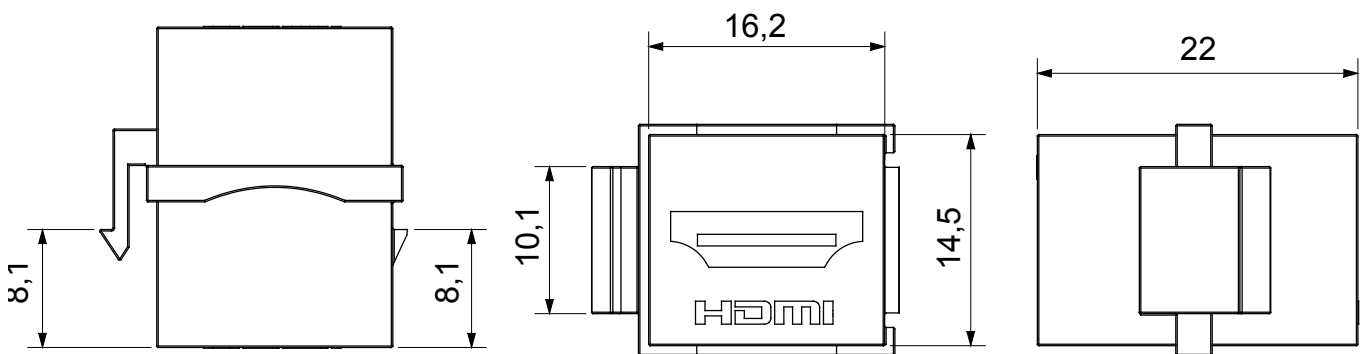

Category	Data socket	Description	HDMI coupler
Type	Female/Female	Compatibility	Keystone Jack
Material	Technopolymer	Electrocod	3722

### DIMENSIONAL