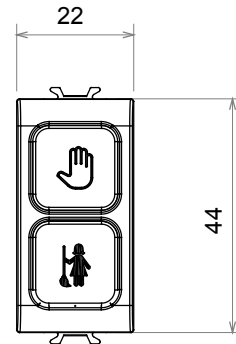

Wide range of control devices, sockets for power supply (conforming to national and international standards) signal pick-up, climate control, comfort management, technical alarm signalling and emergency lighting management. The ChoruSmart modular devices are available in five colours, glossy white, satin white, natural beige, satin black and lacquered titanium and in various sizes from 1/2, 1, 2 and 3 modules. Thanks to the mounting supports for rectangular, square and round boxes, endless combinations can be created with the ChoruSmart range of plates.

Category	Indicator lamp	Symbol	DND+MUR
Colour	Satin White	Diffuser colour	Opal diffuser
Standard	EN 62094-1	Thermo-pressure with ball	125 °C
Glow Wire Test	850 °C	No. modules	1
Electrocod	0781		

### DIMENSIONAL