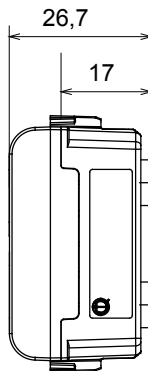

Wide range of control devices, sockets for power supply (conforming to national and international standards) signal pick-up, climate control, comfort management, technical alarm signalling and emergency lighting management. The ChoruSmart modular devices are available in five colours, glossy white, satin white, natural beige, satin black and lacquered titanium and in various sizes from 1/2, 1, 2 and 3 modules. Thanks to the mounting supports for rectangular, square and round boxes, endless combinations can be created with the ChoruSmart range of plates.

Category	Indicator lamp	Symbol	DND+MUR
Colour	Satin White	Diffuser colour	Opal diffuser
Standard	EN 62094-1	Thermo-pressure with ball	125 °C
Glow Wire Test	850 °C	No. modules	1
Electrocod	0781		

### DIMENSIONAL