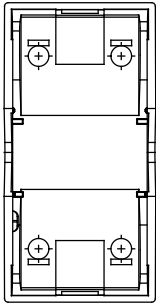

Wide range of control devices, sockets for power supply (conforming to national and international standards) signal pick-up, climate control, comfort management, technical alarm signalling and emergency lighting management. The ChoruSmart modular devices are available in five colours, glossy white, satin white, natural beige, satin black and lacquered titanium and in various sizes from 1/2, 1, 2 and 3 modules. Thanks to the mounting supports for rectangular, square and round boxes, endless combinations can be created with the ChoruSmart range of plates.

Category	Replaceable button key	Button key	Neutral
Symbol	DND+MUR	Colour	Satin White
Standard	EN 60669-1	Thermo-pressure with ball	125 °C
Glow Wire Test	850 °C	No. modules	1
Electrocod	140		

DIMENSIONAL