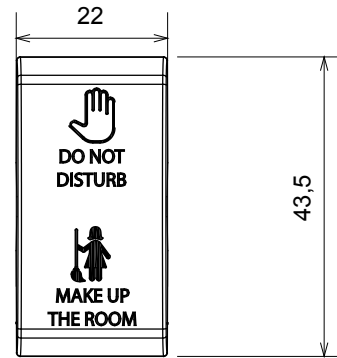

Wide range of control devices, sockets for power supply (conforming to national and international standards) signal pick-up, climate control, comfort management, technical alarm signalling and emergency lighting management. The ChoruSmart modular devices are available in five colours, glossy white, satin white, natural beige, satin black and lacquered titanium and in various sizes from 1/2, 1, 2 and 3 modules. Thanks to the mounting supports for rectangular, square and round boxes, endless combinations can be created with the ChoruSmart range of plates.

Category	Replaceable button key	Button key	Neutral
Symbol	DND+MUR	Colour	Satin White
Standard	EN 60669-1	Thermo-pressure with ball	125 °C
Glow Wire Test	850 °C	No. modules	1
Electrocod	140		

DIMENSIONAL