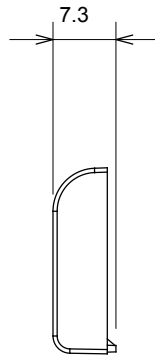

DIMENSIONAL