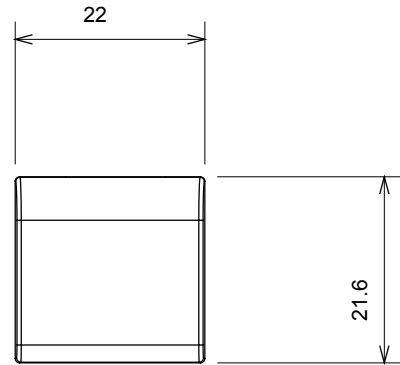

DIMENSIONAL

TECHNICAL SYMBOLOGY

STANDARDS/APPROVALS