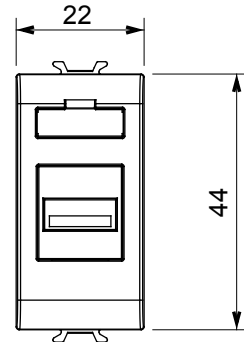

Wide range of control devices, sockets for power supply (conforming to national and international standards) signal pick-up, climate control, comfort management, technical alarm signalling and emergency lighting management. The ChoruSmart modular devices are available in five colours, glossy white, satin white, natural beige, satin black and lacquered titanium and in various sizes from 1/2, 1, 2 and 3 modules. Thanks to the mounting supports for rectangular, square and round boxes, endless combinations can be created with the ChoruSmart range of plates.

Category	Socket-outlet	Description	USB socket-outlet
Colour	Satin White	No. modules	1
Electrocod	3720	Material	Technopolymer

DIMENSIONAL

STANDARDS/APPROVALS