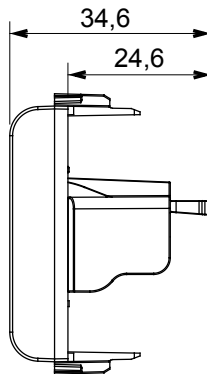

Wide range of control devices, sockets for power supply (conforming to national and international standards) signal pick-up, climate control, comfort management, technical alarm signalling and emergency lighting management. The ChoruSmart modular devices are available in five colours, glossy white, satin white, natural beige, satin black and lacquered titanium and in various sizes from 1/2, 1, 2 and 3 modules. Thanks to the mounting supports for rectangular, square and round boxes, endless combinations can be created with the ChoruSmart range of plates.

Category	Socket-outlet	Description	USB socket-outlet
Colour	Satin White	No. modules	1
Electrocod	3720	Material	Technopolymer

DIMENSIONAL

STANDARDS/APPROVALS