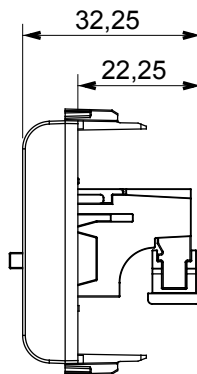

Wide range of control devices, sockets for power supply (conforming to national and international standards) signal pick-up, climate control, comfort management, technical alarm signalling and emergency lighting management. The ChoruSmart modular devices are available in five colours, glossy white, satin white, natural beige, satin black and lacquered titanium and in various sizes from 1/2, 1, 2 and 3 modules. Thanks to the mounting supports for rectangular, square and round boxes, endless combinations can be created with the ChoruSmart range of plates.

Category	Connector	Description	Speaker socket
Colour	Satin White	No. modules	1
Electrocod	3720	Material	Technopolymer

DIMENSIONAL

STANDARDS/APPROVALS