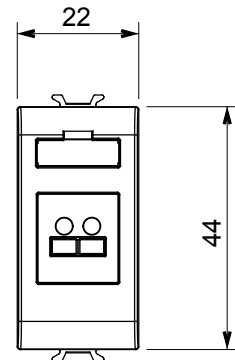

Wide range of control devices, sockets for power supply (conforming to national and international standards) signal pick-up, climate control, comfort management, technical alarm signalling and emergency lighting management. The ChoruSmart modular devices are available in five colours, glossy white, satin white, natural beige, satin black and lacquered titanium and in various sizes from 1/2, 1, 2 and 3 modules. Thanks to the mounting supports for rectangular, square and round boxes, endless combinations can be created with the ChoruSmart range of plates.

Category	Connector	Description	Speaker socket
Colour	Satin White	No. modules	1
Electrocod	3720	Material	Technopolymer

DIMENSIONAL

STANDARDS/APPROVALS