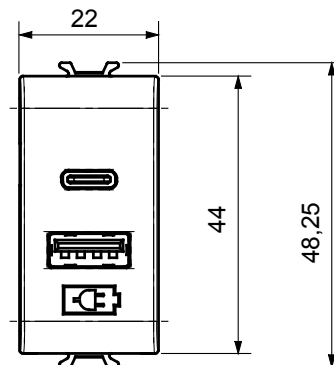

DIMENSIONAL