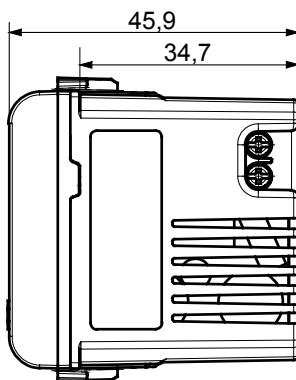

DIMENSIONAL