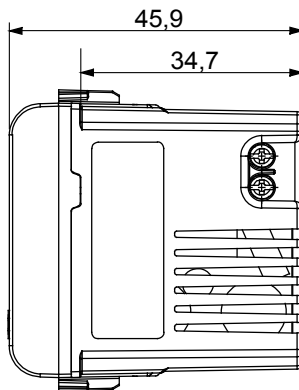

DIMENSIONAL