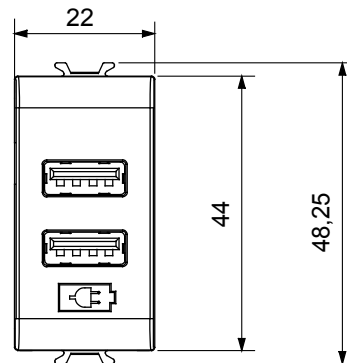

DIMENSIONAL