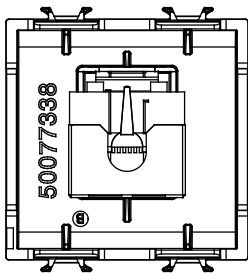

Wide range of control devices, sockets for power supply (conforming to national and international standards) signal pick-up, climate control, comfort management, technical alarm signalling and emergency lighting management. The ChoruSmart modular devices are available in five colours, glossy white, satin white, natural beige, satin black and lacquered titanium and in various sizes from 1/2, 1, 2 and 3 modules. Thanks to the mounting supports for rectangular, square and round boxes, endless combinations can be created with the ChoruSmart range of plates.

Category	Data socket	Description	RJ45
Colour	Satin White	Use category	5e
Cables	FTP	Connection	Toolless
Number pairs	4	Standard	EN 60603-7-3
No. modules	2	Electrocod	3722
Material	Technopolymer		

DIMENSIONAL