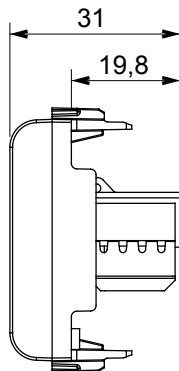

Wide range of control devices, sockets for power supply (conforming to national and international standards) signal pick-up, climate control, comfort management, technical alarm signalling and emergency lighting management. The ChoruSmart modular devices are available in five colours, glossy white, satin white, natural beige, satin black and lacquered titanium and in various sizes from 1/2, 1, 2 and 3 modules. Thanks to the mounting supports for rectangular, square and round boxes, endless combinations can be created with the ChoruSmart range of plates.

Category	Data socket	Description	RJ45
Colour	Satin White	Use category	6
Cables	UTP	Connection	Toolless
Number pairs	4	Standard	EN 60603-7-4
No. modules	2	Electrocod	3722
Material	Technopolymer		

DIMENSIONAL