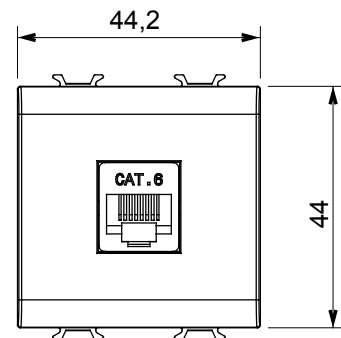

Wide range of control devices, sockets for power supply (conforming to national and international standards) signal pick-up, climate control, comfort management, technical alarm signalling and emergency lighting management. The ChoruSmart modular devices are available in five colours, glossy white, satin white, natural beige, satin black and lacquered titanium and in various sizes from 1/2, 1, 2 and 3 modules. Thanks to the mounting supports for rectangular, square and round boxes, endless combinations can be created with the ChoruSmart range of plates.

Category	Data socket	Description	RJ45
Colour	Satin White	Use category	6
Cables	UTP	Connection	Toolless
Number pairs	4	Standard	EN 60603-7-4
No. modules	2	Electrocod	3722
Material	Technopolymer		

DIMENSIONAL