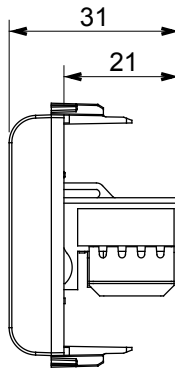

Wide range of control devices, sockets for power supply (conforming to national and international standards) signal pick-up, climate control, comfort management, technical alarm signalling and emergency lighting management. The ChoruSmart modular devices are available in five colours, glossy white, satin white, natural beige, satin black and lacquered titanium and in various sizes from 1/2, 1, 2 and 3 modules. Thanks to the mounting supports for rectangular, square and round boxes, endless combinations can be created with the ChoruSmart range of plates.

Category	Data socket	Description	RJ45
Colour	Satin White	Use category	6
Cables	UTP	Connection	Toolless
Number pairs	4	Standard	EN 60603-7-4
No. modules	1	Electrocod	3722
Material	Technopolymer		

DIMENSIONAL