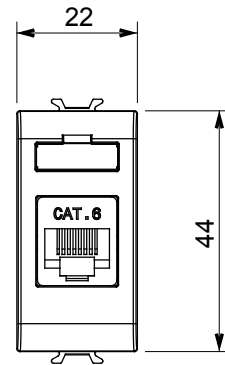

Wide range of control devices, sockets for power supply (conforming to national and international standards) signal pick-up, climate control, comfort management, technical alarm signalling and emergency lighting management. The ChoruSmart modular devices are available in five colours, glossy white, satin white, natural beige, satin black and lacquered titanium and in various sizes from 1/2, 1, 2 and 3 modules. Thanks to the mounting supports for rectangular, square and round boxes, endless combinations can be created with the ChoruSmart range of plates.

Category	Data socket	Description	RJ45
Colour	Satin White	Use category	6
Cables	UTP	Connection	Toolless
Number pairs	4	Standard	EN 60603-7-4
No. modules	1	Electrocod	3722
Material	Technopolymer		

DIMENSIONAL