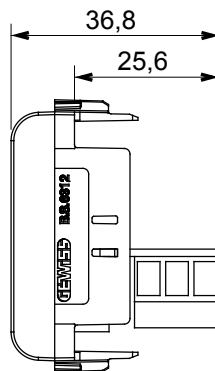

DIMENSIONAL