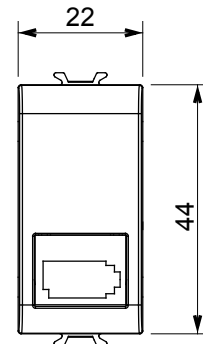

DIMENSIONAL