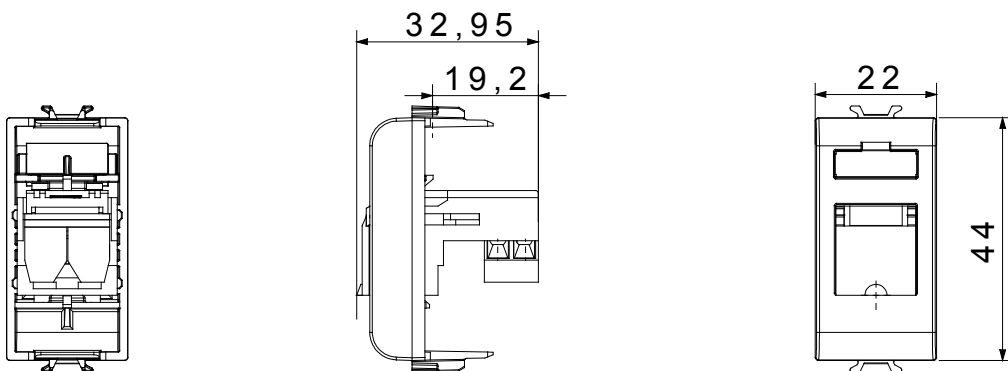

Wide range of control devices, sockets for power supply (conforming to national and international standards) signal pick-up, climate control, comfort management, technical alarm signalling and emergency lighting management. The ChoruSmart modular devices are available in five colours, glossy white, satin white, natural beige, satin black and lacquered titanium and in various sizes from 1/2, 1, 2 and 3 modules. Thanks to the mounting supports for rectangular, square and round boxes, endless combinations can be created with the ChoruSmart range of plates.

Category	Telephone socket-outlet	Description	RJ11
Colour	Satin White	Connection	Screw-on terminals
No. modules	1	Electrocod	3720
Material	Technopolymer		

DIMENSIONAL

STANDARDS/APPROVALS