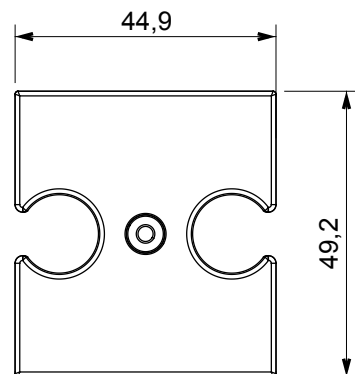

Wide range of control devices, sockets for power supply (conforming to national and international standards) signal pick-up, climate control, comfort management, technical alarm signalling and emergency lighting management. The ChoruSmart modular devices are available in five colours, glossy white, satin white, natural beige, satin black and lacquered titanium and in various sizes from 1/2, 1, 2 and 3 modules. Thanks to the mounting supports for rectangular, square and round boxes, endless combinations can be created with the ChoruSmart range of plates.

Description	For TV/R-SAT base	Colour	Satin White
Characteristics	Cover for antenna sockets	No. holes	2
Electrocod	0122	Material	Technopolymer

DIMENSIONAL

STANDARDS/APPROVALS