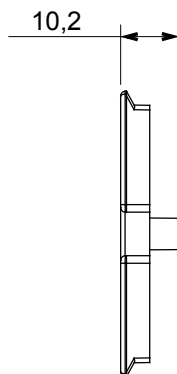

Wide range of control devices, sockets for power supply (conforming to national and international standards) signal pick-up, climate control, comfort management, technical alarm signalling and emergency lighting management. The ChoruSmart modular devices are available in five colours, glossy white, satin white, natural beige, satin black and lacquered titanium and in various sizes from 1/2, 1, 2 and 3 modules. Thanks to the mounting supports for rectangular, square and round boxes, endless combinations can be created with the ChoruSmart range of plates.

Description	For TV/R-SAT base	Colour	Satin White
Characteristics	Cover for antenna sockets	No. holes	2
Electrocod	0122	Material	Technopolymer

DIMENSIONAL

STANDARDS/APPROVALS