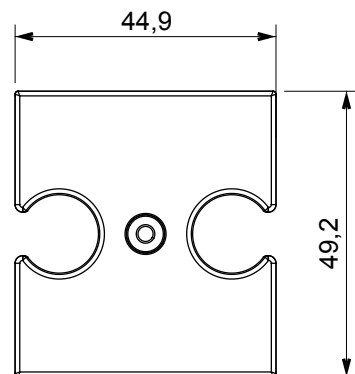

Wide range of control devices, sockets for power supply (conforming to national and international standards) signal pick-up, climate control, comfort management, technical alarm signalling and emergency lighting management. The ChoruSmart modular devices are available in five colours, glossy white, satin white, natural beige, satin black and lacquered titanium and in various sizes from 1/2, 1, 2 and 3 modules. Thanks to the mounting supports for rectangular, square and round boxes, endless combinations can be created with the ChoruSmart range of plates.

Description	For TV-R base	Colour	Satin White
Characteristics	Cover for antenna sockets	No. holes	2
Electrocod	0122	Material	Technopolymer

DIMENSIONAL

STANDARDS/APPROVALS