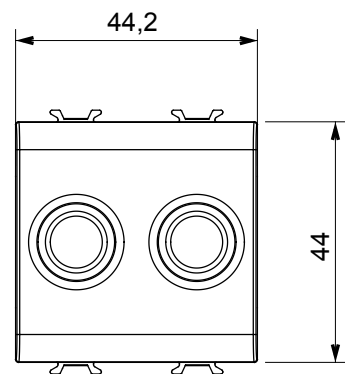

Wide range of control devices, sockets for power supply (conforming to national and international standards) signal pick-up, climate control, comfort management, technical alarm signalling and emergency lighting management. The ChoruSmart modular devices are available in five colours, glossy white, satin white, natural beige, satin black and lacquered titanium and in various sizes from 1/2, 1, 2 and 3 modules. Thanks to the mounting supports for rectangular, square and round boxes, endless combinations can be created with the ChoruSmart range of plates.

Category	TV/SAT socket-outlet	Description	Direct
Colour	Satin White	Attenuation	0 dB
Connectors	TV-SAT	Standard	EN 60728-4; IEC 61169-2; IEC 61169-24
No. modules	2	Cable fixing	With screw
Case	Pressure casting zamak metal body	Electrocod	0131
Material	Technopolymer		

### DIMENSIONAL