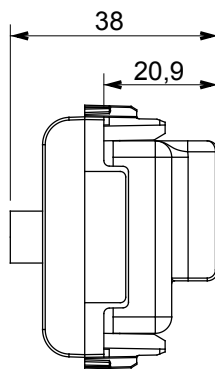

Wide range of control devices, sockets for power supply (conforming to national and international standards) signal pick-up, climate control, comfort management, technical alarm signalling and emergency lighting management. The ChoruSmart modular devices are available in five colours, glossy white, satin white, natural beige, satin black and lacquered titanium and in various sizes from 1/2, 1, 2 and 3 modules. Thanks to the mounting supports for rectangular, square and round boxes, endless combinations can be created with the ChoruSmart range of plates.

Category	TV/SAT socket-outlet	Description	Direct
Colour	Satin White	Attenuation	0 dB
Connectors	TV-SAT	Standard	EN 60728-4; IEC 61169-2; IEC 61169-24
No. modules	2	Cable fixing	With screw
Case	Pressure casting zamak metal body	Electrocod	0131
Material	Technopolymer		

### DIMENSIONAL