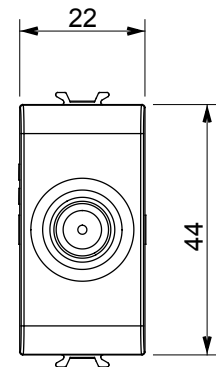

DIMENSIONAL