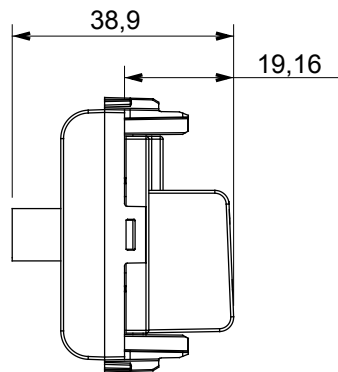

Wide range of control devices, sockets for power supply (conforming to national and international standards) signal pick-up, climate control, comfort management, technical alarm signalling and emergency lighting management. The ChoruSmart modular devices are available in five colours, glossy white, satin white, natural beige, satin black and lacquered titanium and in various sizes from 1/2, 1, 2 and 3 modules. Thanks to the mounting supports for rectangular, square and round boxes, endless combinations can be created with the ChoruSmart range of plates.

Category	TV/SAT socket-outlet	Description	Direct
Colour	Satin White	Attenuation	0 dB
Frequency	5-2400 MHz	Shielding	Class A
For connector type	F-Female	Standard	EN 60728-4; IEC 61169-24
No. modules	1	Cable fixing	With screw
Case	Pressure casting zamak metal body	Electrocod	0131
Material	Technopolymer		

DIMENSIONAL

STANDARDS/APPROVALS