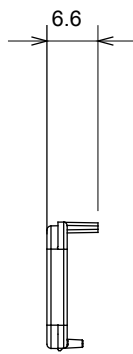

Wide range of control devices, sockets for power supply (conforming to national and international standards) signal pick-up, climate control, comfort management, technical alarm signalling and emergency lighting management. The ChoruSmart modular devices are available in five colours, glossy white, satin white, natural beige, satin black and lacquered titanium and in various sizes from 1/2, 1, 2 and 3 modules. Thanks to the mounting supports for rectangular, square and round boxes, endless combinations can be created with the ChoruSmart range of plates.

Category	Interchangeable diffuser	Type	Interchangeable
Colour	Red	Description	Diffusers
Standard	EN 60669-1	Thermo-pressure with ball	125 °C
Glow Wire Test	850 °C	Symbol	Red
Material	Technopolymer	Electrocod	0130

### DIMENSIONAL