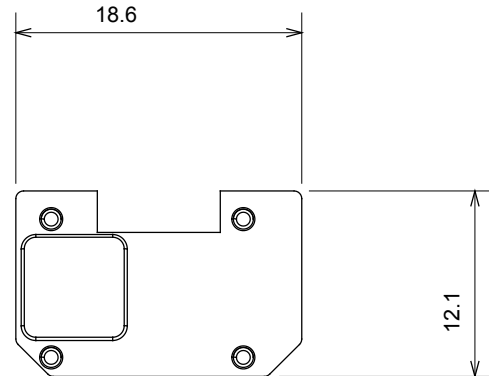

Wide range of control devices, sockets for power supply (conforming to national and international standards) signal pick-up, climate control, comfort management, technical alarm signalling and emergency lighting management. The ChoruSmart modular devices are available in five colours, glossy white, satin white, natural beige, satin black and lacquered titanium and in various sizes from 1/2, 1, 2 and 3 modules. Thanks to the mounting supports for rectangular, square and round boxes, endless combinations can be created with the ChoruSmart range of plates.

Category	Interchangeable symbol	Type	Illuminable
Colour	Transparent	Standard	EN 60669-1
Thermo-pressure with ball	125 °C	Glow Wire Test	850 °C
Suitable for	Numerical services	Symbol	Eight
Material	Technopolymer	Electrocod	0130

DIMENSIONAL

TECHNICAL SYMBOLOGY

STANDARDS/APPROVALS