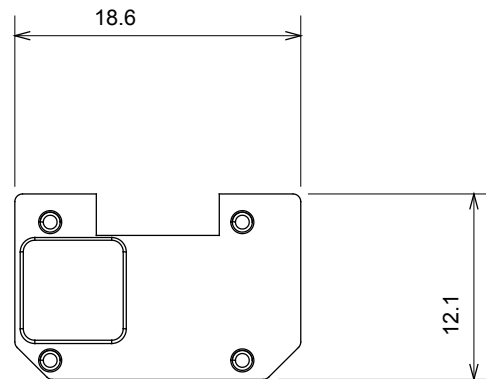

Wide range of control devices, sockets for power supply (conforming to national and international standards) signal pick-up, climate control, comfort management, technical alarm signalling and emergency lighting management. The ChoruSmart modular devices are available in five colours, glossy white, satin white, natural beige, satin black and lacquered titanium and in various sizes from 1/2, 1, 2 and 3 modules. Thanks to the mounting supports for rectangular, square and round boxes, endless combinations can be created with the ChoruSmart range of plates.

Category	Interchangeable symbol	Type	Illuminable
Colour	Transparent	Standard	EN 60669-1
Thermo-pressure with ball	125 °C	Glow Wire Test	850 °C
Suitable for	General services	Symbol	UP - DOWN arrow
Material	Technopolymer	Electrocod	0130

DIMENSIONAL

TECHNICAL SYMBOLOGY

STANDARDS/APPROVALS