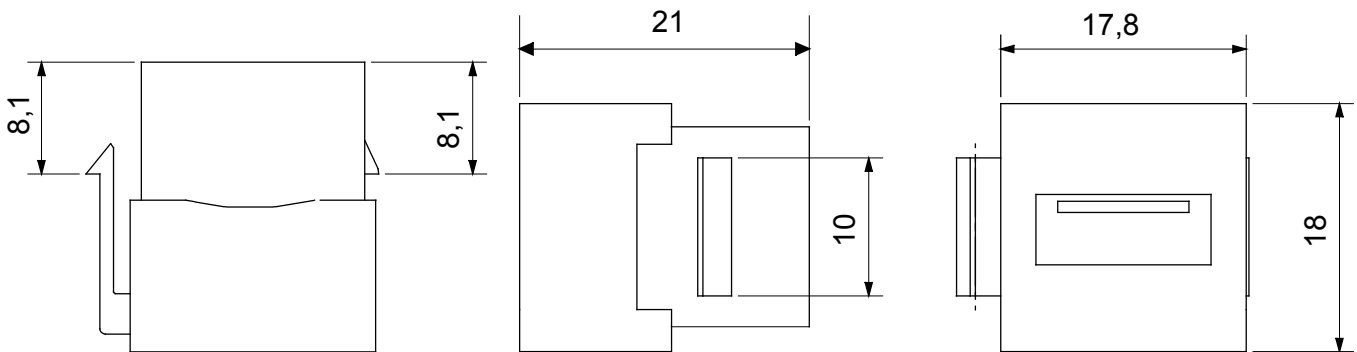

Category	Data socket	Description	USB coupler
Type	Female/Female - A type	Compatibility	Keystone Jack
Material	Technopolymer	Electrocod	3722

DIMENSIONAL

STANDARDS/APPROVALS