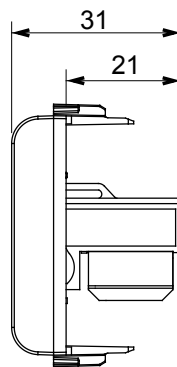

Wide range of control devices, sockets for power supply (conforming to national and international standards) signal pick-up, climate control, comfort management, technical alarm signalling and emergency lighting management. The ChoruSmart modular devices are available in five colours, glossy white, satin white, natural beige, satin black and lacquered titanium and in various sizes from 1/2, 1, 2 and 3 modules. Thanks to the mounting supports for rectangular, square and round boxes, endless combinations can be created with the ChoruSmart range of plates.

Category	Data socket	Description	RJ45
Colour	Ivory	Use category	5e
Cables	UTP	Connection	Toolless
Number pairs	4	Standard	EN 60603-7-2
No. modules	1	Material	Technopolymer

DIMENSIONAL

STANDARDS/APPROVALS