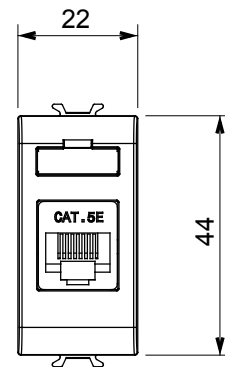

Wide range of control devices, sockets for power supply (conforming to national and international standards) signal pick-up, climate control, comfort management, technical alarm signalling and emergency lighting management. The ChoruSmart modular devices are available in five colours, glossy white, satin white, natural beige, satin black and lacquered titanium and in various sizes from 1/2, 1, 2 and 3 modules. Thanks to the mounting supports for rectangular, square and round boxes, endless combinations can be created with the ChoruSmart range of plates.

Category	Data socket	Description	RJ45
Colour	Ivory	Use category	5e
Cables	UTP	Connection	Toolless
Number pairs	4	Standard	EN 60603-7-2
No. modules	1	Material	Technopolymer

DIMENSIONAL

STANDARDS/APPROVALS