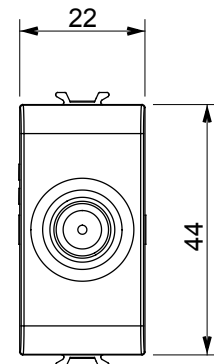

Wide range of control devices, sockets for power supply (conforming to national and international standards) signal pick-up, climate control, comfort management, technical alarm signalling and emergency lighting management. The ChoruSmart modular devices are available in five colours, glossy white, satin white, natural beige, satin black and lacquered titanium and in various sizes from 1/2, 1, 2 and 3 modules. Thanks to the mounting supports for rectangular, square and round boxes, endless combinations can be created with the ChoruSmart range of plates.

Category	TV/SAT socket-outlet	Description	Direct
Colour	Ivory	Attenuation	0 dB
Frequency	5-2400 MHz	Shielding	Class A
For connector type	F-Female	Standard	EN 60728-4; IEC 61169-24
No. modules	1	Cable fixing	With screw
Case	Pressure casting zamak metal body	Material	Technopolymer

DIMENSIONAL

STANDARDS/APPROVALS