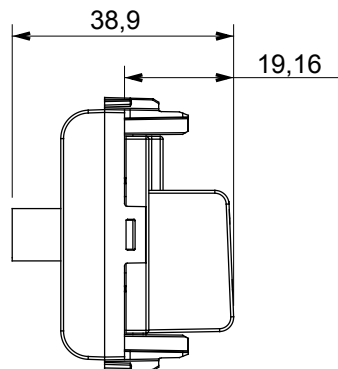

Wide range of control devices, sockets for power supply (conforming to national and international standards) signal pick-up, climate control, comfort management, technical alarm signalling and emergency lighting management. The ChoruSmart modular devices are available in five colours, glossy white, satin white, natural beige, satin black and lacquered titanium and in various sizes from 1/2, 1, 2 and 3 modules. Thanks to the mounting supports for rectangular, square and round boxes, endless combinations can be created with the ChoruSmart range of plates.

Category	TV/SAT socket-outlet	Description	Direct
Colour	Ivory	Attenuation	0 dB
Frequency	5-2400 MHz	Shielding	Class A
For connector type	F-Female	Standard	EN 60728-4; IEC 61169-24
No. modules	1	Cable fixing	With screw
Case	Pressure casting zamak metal body	Material	Technopolymer

DIMENSIONAL

STANDARDS/APPROVALS