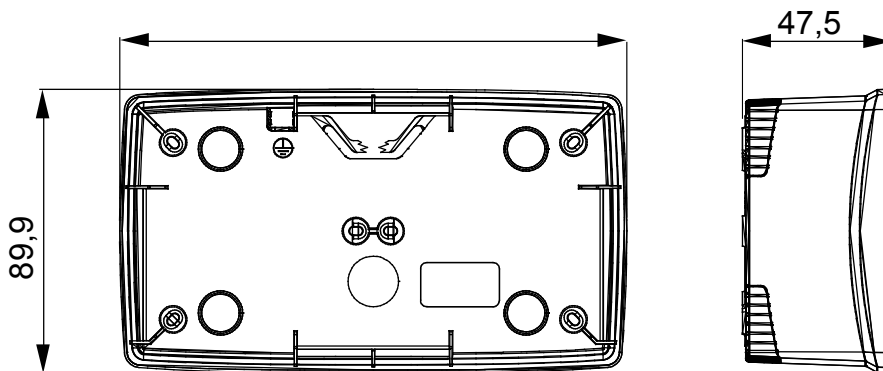

A range of tabletop panels, wall boxes and self-supporting wall enclosures suitable for housing ChorusSmart modular devices. Wall boxes and panels, available in black and white, must be completed with ChorusSmart support and One plates. The self-supporting enclosures, available in grey RAL 7035, are characterised in IP40 and IP55 versions: both have pre-cut knockouts, and the watertight version is also provided with a door with a transparent UV membrane. Self-supporting boxes and enclosures are designed to be fitted with an earth terminal.

Description	2+2 modules	Type	Horizontal
Colour	Satin black	Characteristics	Halogen free
Support	GW16822	Suitable for plates	ONE International
Torque screws tightening	0.8 Newton/meter	Outer dim. LxHxD (mm)	161x90x46
Glow wire test	650 °C	Thermo-pressure with ball	70 °C
Standard	EN 60670-1	Installation temperature	-5 +60 °C
Electrocod	0110		

### DIMENSIONAL

### TECHNICAL SYMBOLOGY

**GWT**

650 °C

70 °C

INSTALLATION