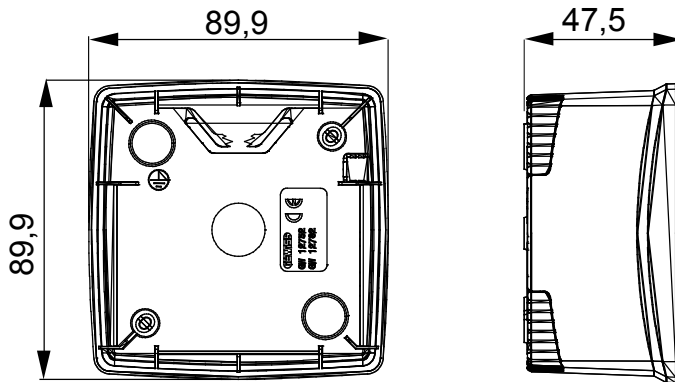

A range of tabletop panels, wall boxes and self-supporting wall enclosures suitable for housing ChorusSmart modular devices. Wall boxes and panels, available in black and white, must be completed with ChorusSmart support and One plates. The self-supporting enclosures, available in grey RAL 7035, are characterised in IP40 and IP55 versions: both have pre-cut knockouts, and the watertight version is also provided with a door with a transparent UV membrane. Self-supporting boxes and enclosures are designed to be fitted with an earth terminal.

Description	2 modules	Colour	Satin black
Characteristics	Halogen free	Support	GW16822
Suitable for plates	ONE International	Torque screws tightening	0.8 Newton/meter
Outer dim. LxHxD (mm)	90x90x46	Glow wire test	650 °C
Thermo-pressure with ball	70 °C	Standard	EN 60670-1
Installation temperature	-5 +60 °C	Electrocod	0110

### DIMENSIONAL

### TECHNICAL SYMBOLOGY

**GWT**

650 °C

70 °C

INSTALLATION

min

max