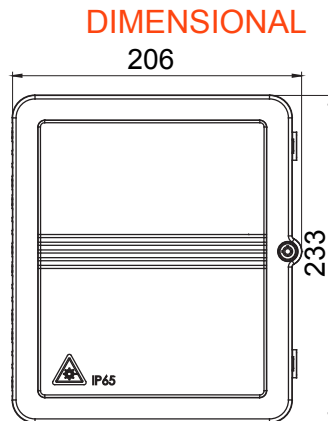

Category	Building fiber termination box	Material	Plastic
Colour	Grey (RAL 7035)	Characteristics	Suitable for 12 SC/APC adapters*
Nr.hole Ø 5 mm	12	Nr.hole Ø 20 mm	2
Dimensions LxHxD (mm)	206x233x65	Installation	Wall mount
IP degree	IP65		