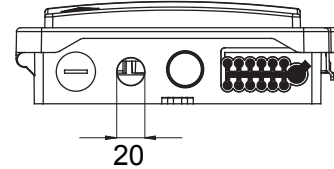

Category	Building fiber termination box	Material	Plastic
Colour	Grey (RAL 7035)	Characteristics	Suitable for 12 SC/APC adapters*
Nr.hole Ø 5 mm	12	Nr.hole Ø 20 mm	2
Dimensions LxHxD (mm)	206x233x65	Installation	Wall mount
IP degree	IP65		