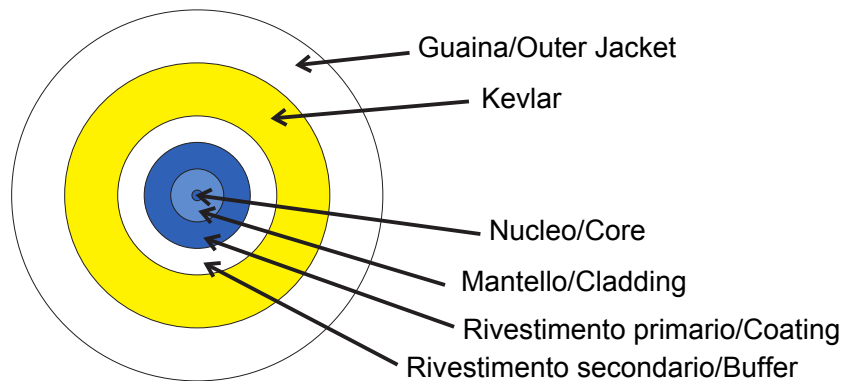

Complete system for the connection and distribution of LAN networks in residential and tertiary sector environments.

The range includes fibre optic solutions, wall panels, floor cabinets and copper wiring products.

The Data Center series provides all the products necessary to create a multi-service fibre optic infrastructure for residential buildings, in full compliance with all the indications dictated by the new CEI Guidelines 306-2 and Law 164/14.

Category	Optical connector	Cable colour	White
No. optical fibers	1	Length	40 m
Ø sheath	2 mm	For connectors	SC/APC - SC/APC
Classification	G.657.A2 / B6_a2 Bend Insensitive	Ø core	9 µm
Ø cladding	125 µm	Strength member	Kevlar
Outer jacket	LSZH Cable		Loose - OS2
Tension	60 N	Crush	100 N/10cm
Minimum bend radius (Dynamic)	20x cable diameter	Minimum bend radius (Static)	10x cable diameter
Max attenuation (@1310 nm / @1550 nm)	0.35 / 0.2 dB/Km	Working temperature	From -20°C to +60°C

DIMENSIONAL

STANDARDS/APPROVALS