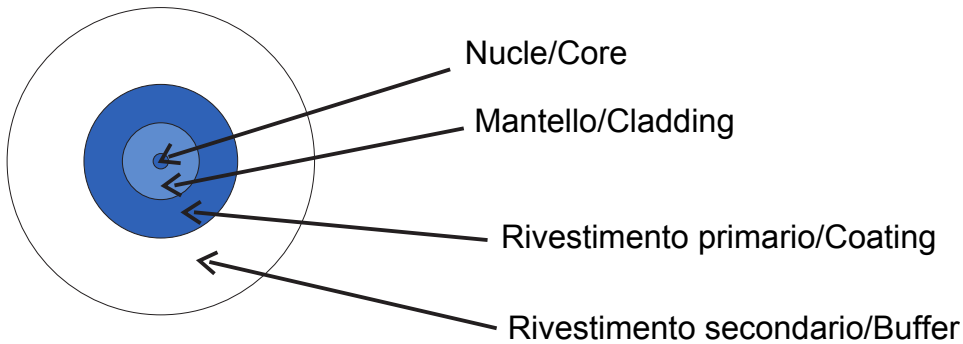

Complete system for the connection and distribution of LAN networks in residential and tertiary sector environments. The range includes fibre optic solutions, wall panels, floor cabinets and copper wiring products. The Data Center series provides all the products necessary to create a multi-service fibre optic infrastructure for residential buildings, in full compliance with all the indications dictated by the new CEI Guidelines 306-2 and Law 164/14.

|                |                 |                    |        |
|----------------|-----------------|--------------------|--------|
| Cable colour   | White           | No. optical fibers | 1      |
| Length         | 0.5 m           | Ø sheath           | 0,9 mm |
| For connectors | SC/APC - SC/APC |                    |        |

### DIMENSIONAL