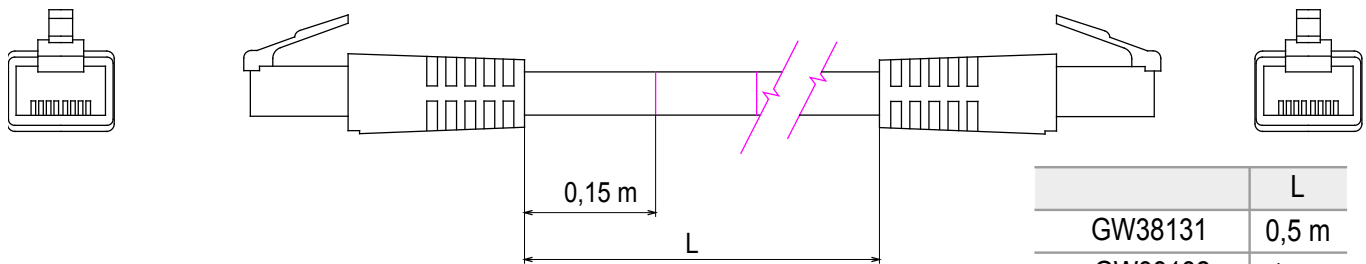

Complete system for the connection and distribution of LAN networks in residential and tertiary areas. The range includes fibre optic solutions, wall panels, floor cabinets and copper wiring products. To wire copper networks, Data Center offers RJ45 connectors and HDMI and USB couplers suitable for Gewiss civil series, permutation cords and UTP and FTP cables, offering installation flexibility and ease of wiring.

Category	Patch-cord	Description	RJ45 - RJ45
Use category	6	Cables type	UTP 24 AWG
System	UTP	Cable length	5 m
Colour	Grey	Electrocod	2972

DIMENSIONAL

	L
GW38131	0,5 m
GW38132	1 m
GW38133	2 m

STANDARDS/APPROVALS