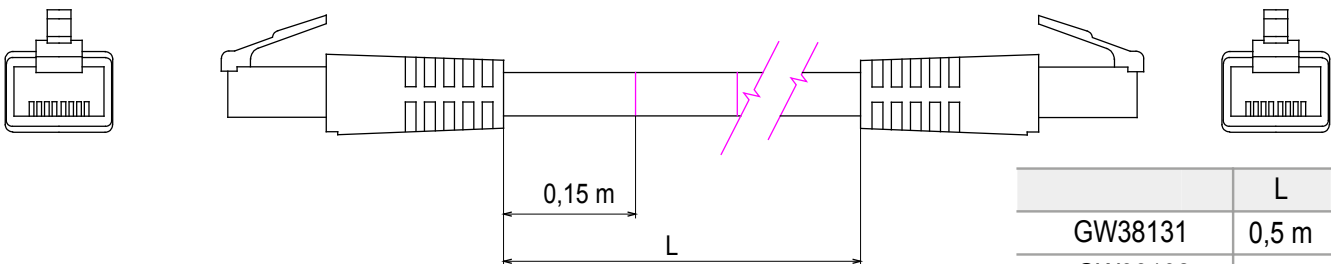

Complete system for the connection and distribution of LAN networks in residential and tertiary areas. The range includes fibre optic solutions, wall panels, floor cabinets and copper wiring products. To wire copper networks, Data Center offers RJ45 connectors and HDMI and USB couplers suitable for Gewiss civil series, permutation cords and UTP and FTP cables, offering installation flexibility and ease of wiring.

Category	Patch-cord	Description	RJ45 - RJ45
Use category	6	Cables type	UTP 24 AWG
System	UTP	Cable length	2 m
Colour	Grey	Electrocod	2972

DIMENSIONAL

	L
GW38131	0,5 m
GW38132	1 m
GW38133	2 m

STANDARDS/APPROVALS