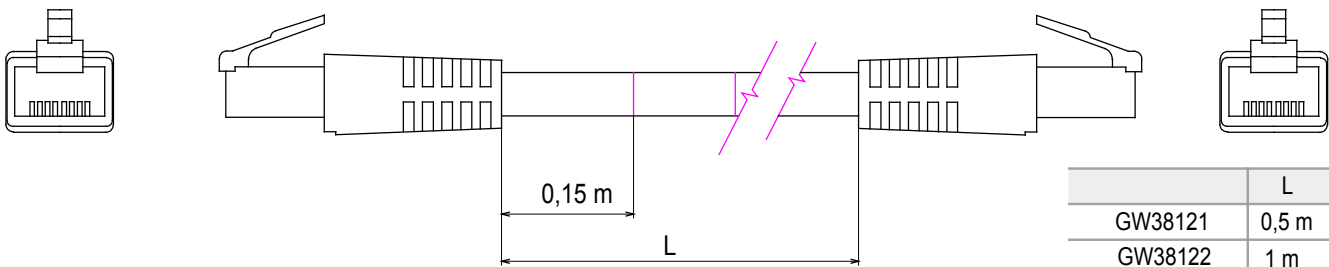

Complete system for the connection and distribution of LAN networks in residential and tertiary areas. The range includes fibre optic solutions, wall panels, floor cabinets and copper wiring products. To wire copper networks, Data Center offers RJ45 connectors and HDMI and USB couplers suitable for Gewiss civil series, permutation cords and UTP and FTP cables, offering installation flexibility and ease of wiring.

Category	Patch-cord	Description	RJ45 - RJ45
Use category	5e	Cables type	FTP 24 AWG
System	FTP	Cable length	2 m
Colour	Grey	Electrocod	2972

DIMENSIONAL

	L
GW38121	0,5 m
GW38122	1 m
GW38123	2 m
GW38124	5 m