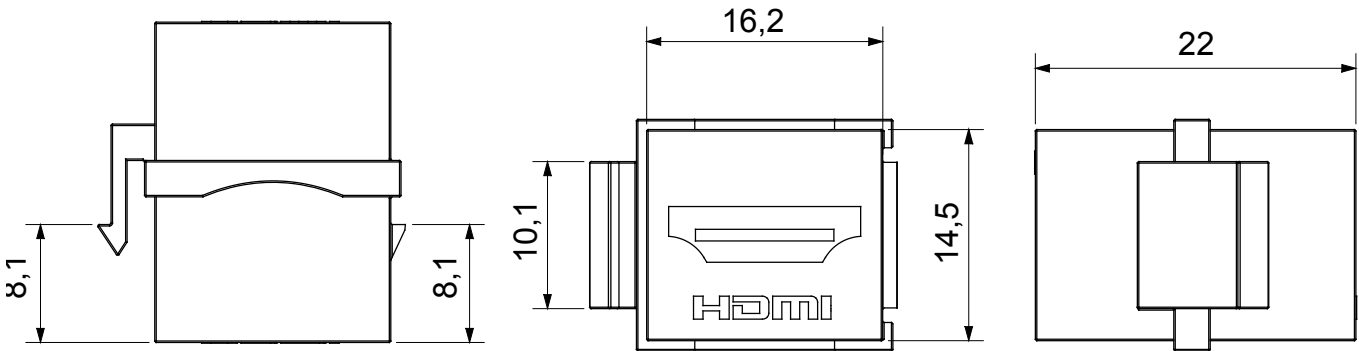

Complete system for the connection and distribution of LAN networks in residential and tertiary areas. The range includes fibre optic solutions, wall panels, floor cabinets and copper wiring products. To wire copper networks, Data Center offers RJ45 connectors and HDMI and USB couplers suitable for Gewiss civil series, permutation cords and UTP and FTP cables, offering installation flexibility and ease of wiring.

Category	Data socket	Description	HDMI coupler
Type	Female/Female	Compatibility	Keystone Jack
Material	Technopolymer	Electrocod	3722

DIMENSIONAL

STANDARDS/APPROVALS