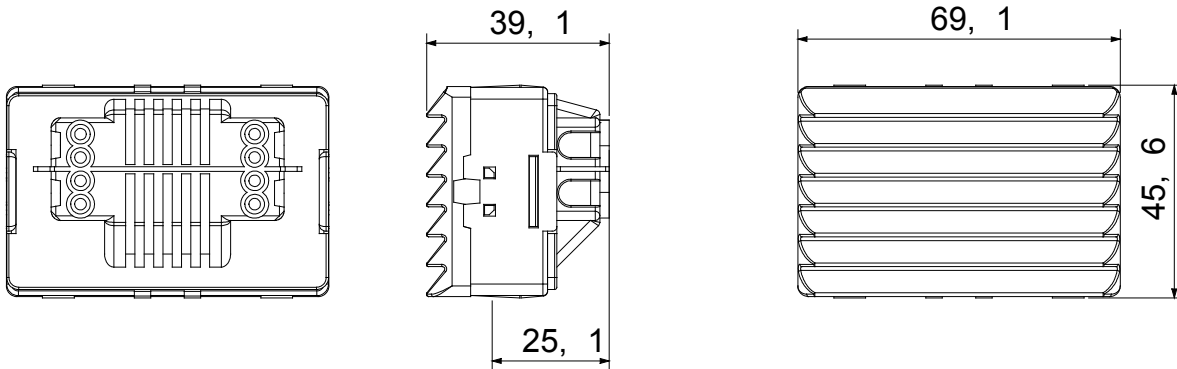

The System modular devices make it possible to create infinite combination between devices and plates, thanks to a complete range that is able to satisfy all design, functional and installation requirements. Colour and finiture: glossy white, bright and versatile  
 Ideal for flush-mounting solutions (for rectangular or square boxes), surface-mounting solutions, and for special applications. The range includes commands, socket- outlets, protection, indicators, connectors and devices for the control, safety and comfort of your home.

Diffuser colour	Red	Fixing for lamp	Cartridge lamp S6x36 mm
No. SYSTEM modules	3	Category	System series
Type	Indicator	Colour	White
Description	Stair riser lamp	Wiring terminals	With screw
Standard	EN 62094-1		

### DIMENSIONAL