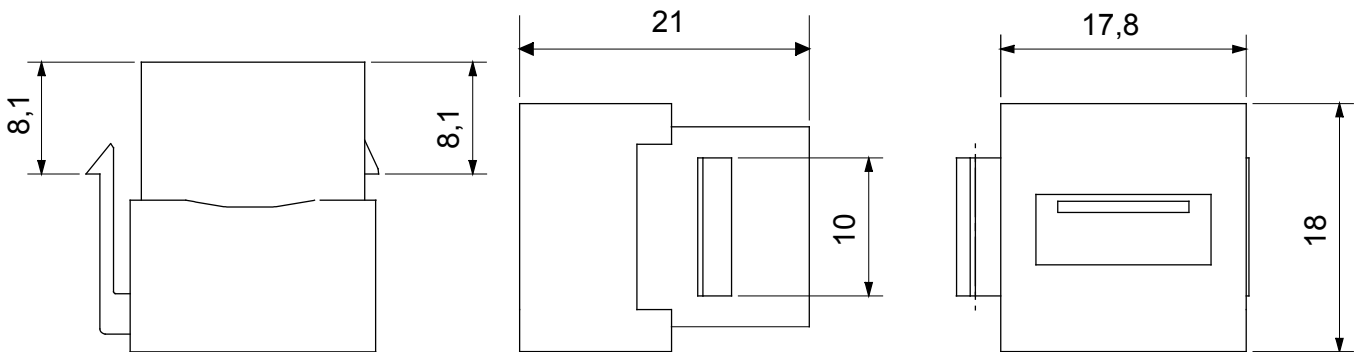

Category	Data socket	Description	USB coupler
Type	Female/Female - A type	Compatibility	Keystone Jack
Material	Technopolymer	Electrocod	3722

DIMENSIONAL

STANDARDS/APPROVALS