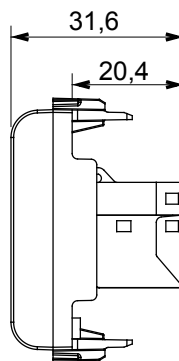

Wide range of control devices, sockets for power supply (conforming to national and international standards) signal pick-up, climate control, comfort management, technical alarm signalling and emergency lighting management. The ChoruSmart modular devices are available in five colours, glossy white, satin white, natural beige, satin black and lacquered titanium and in various sizes from 1/2, 1, 2 and 3 modules. Thanks to the mounting supports for rectangular, square and round boxes, endless combinations can be created with the ChoruSmart range of plates.

Category	Data socket	Description	RJ45
Colour	Glossy Titanium	Use category	6
Cables	FTP	Connection	Toolless
Number pairs	4	Standard	EN 60603-7-5
No. modules	2	Electrocod	3722
Material	Technopolymer		

DIMENSIONAL