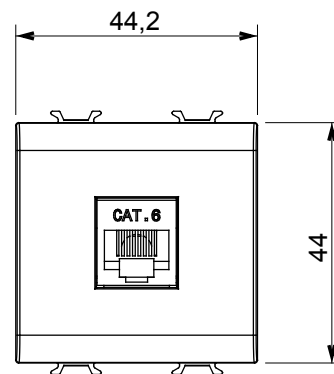

Wide range of control devices, sockets for power supply (conforming to national and international standards) signal pick-up, climate control, comfort management, technical alarm signalling and emergency lighting management. The ChoruSmart modular devices are available in five colours, glossy white, satin white, natural beige, satin black and lacquered titanium and in various sizes from 1/2, 1, 2 and 3 modules. Thanks to the mounting supports for rectangular, square and round boxes, endless combinations can be created with the ChoruSmart range of plates.

Category	Data socket	Description	RJ45
Colour	Glossy Titanium	Use category	6
Cables	FTP	Connection	Toolless
Number pairs	4	Standard	EN 60603-7-5
No. modules	2	Electrocod	3722
Material	Technopolymer		

DIMENSIONAL