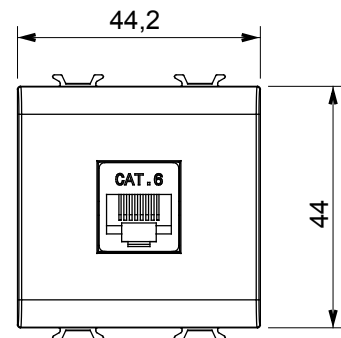

Wide range of control devices, sockets for power supply (conforming to national and international standards) signal pick-up, climate control, comfort management, technical alarm signalling and emergency lighting management. The ChoruSmart modular devices are available in five colours, glossy white, satin white, natural beige, satin black and lacquered titanium and in various sizes from 1/2, 1, 2 and 3 modules. Thanks to the mounting supports for rectangular, square and round boxes, endless combinations can be created with the ChoruSmart range of plates.

Category	Data socket	Description	RJ45
Colour	Glossy Titanium	Use category	6
Cables	UTP	Connection	Toolless
Number pairs	4	Standard	EN 60603-7-4
No. modules	2	Electrocod	3722
Material	Technopolymer		

DIMENSIONAL