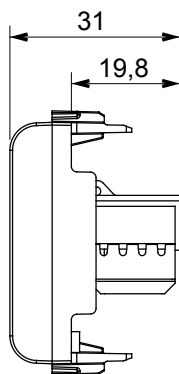

Wide range of control devices, sockets for power supply (conforming to national and international standards) signal pick-up, climate control, comfort management, technical alarm signalling and emergency lighting management. The ChoruSmart modular devices are available in five colours, glossy white, satin white, natural beige, satin black and lacquered titanium and in various sizes from 1/2, 1, 2 and 3 modules. Thanks to the mounting supports for rectangular, square and round boxes, endless combinations can be created with the ChoruSmart range of plates.

Category	Data socket	Description	RJ45
Colour	Glossy Titanium	Use category	6
Cables	UTP	Connection	Toolless
Number pairs	4	Standard	EN 60603-7-4
No. modules	2	Electrocod	3722
Material	Technopolymer		

DIMENSIONAL