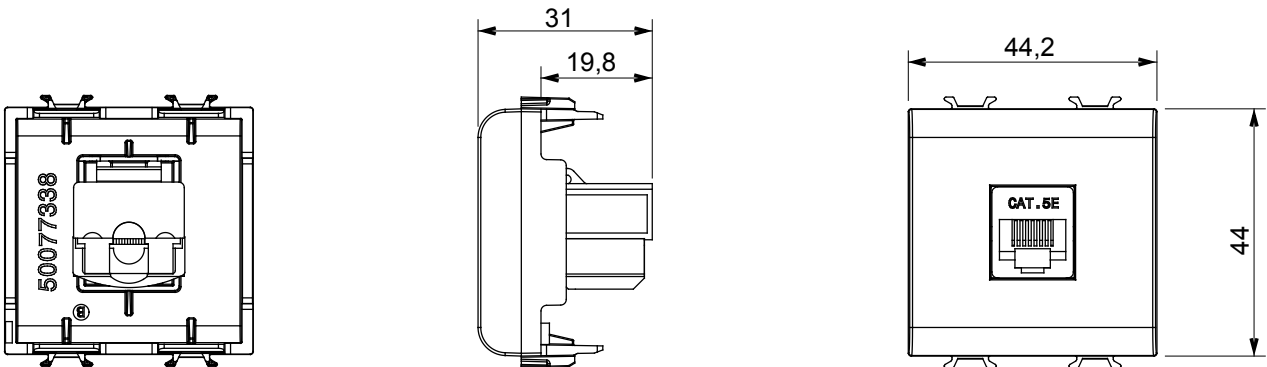

Wide range of control devices, sockets for power supply (conforming to national and international standards) signal pick-up, climate control, comfort management, technical alarm signalling and emergency lighting management. The ChoruSmart modular devices are available in five colours, glossy white, satin white, natural beige, satin black and lacquered titanium and in various sizes from 1/2, 1, 2 and 3 modules. Thanks to the mounting supports for rectangular, square and round boxes, endless combinations can be created with the ChoruSmart range of plates.

Category	Data socket	Description	RJ45
Colour	Glossy Titanium	Use category	5e
Cables	UTP	Connection	Toolless
Number pairs	4	Standard	EN 60603-7-2
No. modules	2	Electrocod	3722
Material	Technopolymer		

DIMENSIONAL