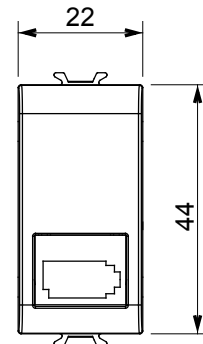

Wide range of control devices, sockets for power supply (conforming to national and international standards) signal pick-up, climate control, comfort management, technical alarm signalling and emergency lighting management. The ChoruSmart modular devices are available in five colours, glossy white, satin white, natural beige, satin black and lacquered titanium and in various sizes from 1/2, 1, 2 and 3 modules. Thanks to the mounting supports for rectangular, square and round boxes, endless combinations can be created with the ChoruSmart range of plates.

Category	Telephone socket-outlet	Description	6 contacts
Colour	Glossy Titanium	Standard	British
Connection	Screw-on terminals	No. modules	1
Electrocod	3720	Material	Technopolymer

DIMENSIONAL

STANDARDS/APPROVALS