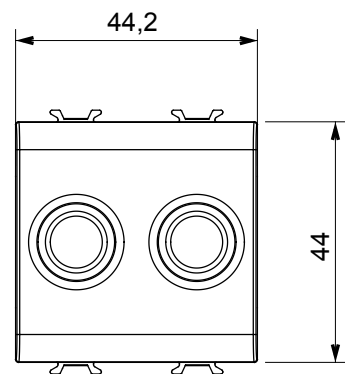

Wide range of control devices, sockets for power supply (conforming to national and international standards) signal pick-up, climate control, comfort management, technical alarm signalling and emergency lighting management. The ChoruSmart modular devices are available in five colours, glossy white, satin white, natural beige, satin black and lacquered titanium and in various sizes from 1/2, 1, 2 and 3 modules. Thanks to the mounting supports for rectangular, square and round boxes, endless combinations can be created with the ChoruSmart range of plates.

Category	TV/SAT socket-outlet	Description	Direct
Colour	Glossy Titanium	Attenuation	0 dB
Connectors	TV-SAT	Standard	EN 60728-4; IEC 61169-2; IEC 61169-24
No. modules	2	Cable fixing	With screw
Case	Pressure casting zamak metal body	Electrocod	0131
Material	Technopolymer		

#### DIMENSIONAL