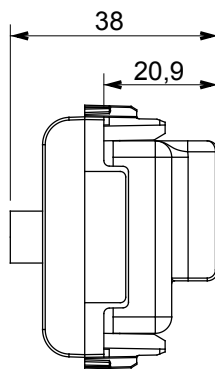

Wide range of control devices, sockets for power supply (conforming to national and international standards) signal pick-up, climate control, comfort management, technical alarm signalling and emergency lighting management. The ChoruSmart modular devices are available in five colours, glossy white, satin white, natural beige, satin black and lacquered titanium and in various sizes from 1/2, 1, 2 and 3 modules. Thanks to the mounting supports for rectangular, square and round boxes, endless combinations can be created with the ChoruSmart range of plates.

Category	TV/SAT socket-outlet	Description	Direct
Colour	Glossy Titanium	Attenuation	0 dB
Connectors	TV-SAT	Standard	EN 60728-4; IEC 61169-2; IEC 61169-24
No. modules	2	Cable fixing	With screw
Case	Pressure casting zamak metal body	Electrocod	0131
Material	Technopolymer		

#### DIMENSIONAL