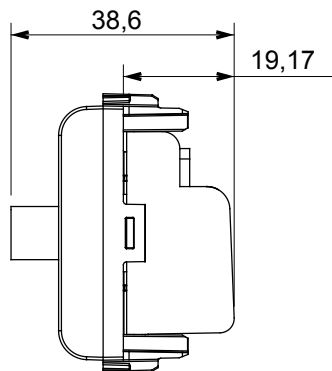

Wide range of control devices, sockets for power supply (conforming to national and international standards) signal pick-up, climate control, comfort management, technical alarm signalling and emergency lighting management. The ChoruSmart modular devices are available in five colours, glossy white, satin white, natural beige, satin black and lacquered titanium and in various sizes from 1/2, 1, 2 and 3 modules. Thanks to the mounting supports for rectangular, square and round boxes, endless combinations can be created with the ChoruSmart range of plates.

Category	TV/SAT socket-outlet	Description	Through wiring
Colour	Glossy Titanium	Attenuation	5 dB
Frequency	5-2400 MHz	Shielding	Class A
For connector type	F-Female	Standard	EN 60728-4; IEC 61169-24
No. modules	1	Cable fixing	With screw
Case	Pressure casting zamak metal body	Electrocod	0131
Material	Technopolymer		

DIMENSIONAL

STANDARDS/APPROVALS