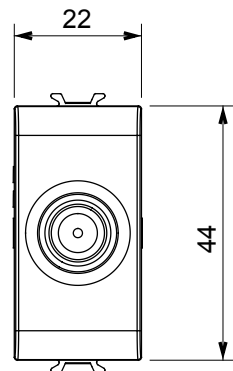

Wide range of control devices, sockets for power supply (conforming to national and international standards) signal pick-up, climate control, comfort management, technical alarm signalling and emergency lighting management. The ChoruSmart modular devices are available in five colours, glossy white, satin white, natural beige, satin black and lacquered titanium and in various sizes from 1/2, 1, 2 and 3 modules. Thanks to the mounting supports for rectangular, square and round boxes, endless combinations can be created with the ChoruSmart range of plates.

Category	TV/SAT socket-outlet	Description	Through wiring
Colour	Glossy Titanium	Attenuation	5 dB
Frequency	5-2400 MHz	Shielding	Class A
For connector type	F-Female	Standard	EN 60728-4; IEC 61169-24
No. modules	1	Cable fixing	With screw
Case	Pressure casting zamak metal body	Electrocod	0131
Material	Technopolymer		

DIMENSIONAL

STANDARDS/APPROVALS