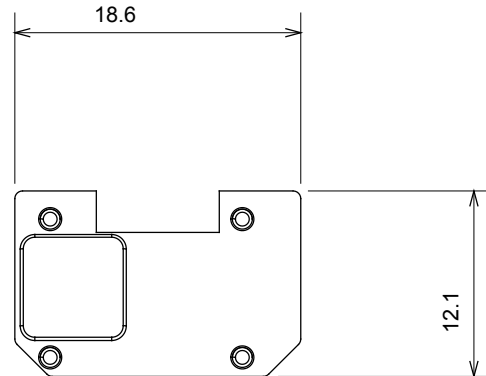

Wide range of control devices, sockets for power supply (conforming to national and international standards) signal pick-up, climate control, comfort management, technical alarm signalling and emergency lighting management. The ChoruSmart modular devices are available in five colours, glossy white, satin white, natural beige, satin black and lacquered titanium and in various sizes from 1/2, 1, 2 and 3 modules. Thanks to the mounting supports for rectangular, square and round boxes, endless combinations can be created with the ChoruSmart range of plates.

Category	Interchangeable symbol	Type	Illuminable
Colour	Transparent	Standard	EN 60669-1
Thermo-pressure with ball	125 °C	Glow Wire Test	850 °C
Suitable for	Numerical services	Symbol	Three
Material	Technopolymer	Electrocod	0130

DIMENSIONAL

TECHNICAL SYMBOLOGY

STANDARDS/APPROVALS