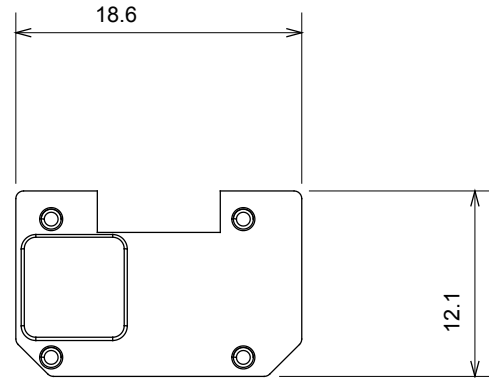

Wide range of control devices, sockets for power supply (conforming to national and international standards) signal pick-up, climate control, comfort management, technical alarm signalling and emergency lighting management. The ChoruSmart modular devices are available in five colours, glossy white, satin white, natural beige, satin black and lacquered titanium and in various sizes from 1/2, 1, 2 and 3 modules. Thanks to the mounting supports for rectangular, square and round boxes, endless combinations can be created with the ChoruSmart range of plates.

Category	Interchangeable symbol	Type	Illuminable
Colour	Transparent	Standard	EN 60669-1
Thermo-pressure with ball	125 °C	Glow Wire Test	850 °C
Suitable for	General services	Symbol	Dimmer decrease
Material	Technopolymer	Electrocod	0130

DIMENSIONAL

TECHNICAL SYMBOLOGY

STANDARDS/APPROVALS