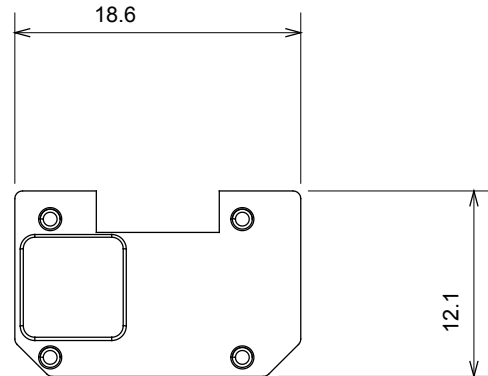

Wide range of control devices, sockets for power supply (conforming to national and international standards) signal pick-up, climate control, comfort management, technical alarm signalling and emergency lighting management. The ChoruSmart modular devices are available in five colours, glossy white, satin white, natural beige, satin black and lacquered titanium and in various sizes from 1/2, 1, 2 and 3 modules. Thanks to the mounting supports for rectangular, square and round boxes, endless combinations can be created with the ChoruSmart range of plates.

Category	Interchangeable symbol	Type	Illuminable
Colour	Transparent	Standard	EN 60669-1
Thermo-pressure with ball	125 °C	Glow Wire Test	850 °C
Suitable for	General services	Symbol	Table light
Material	Technopolymer	Electrocod	0130

### DIMENSIONAL