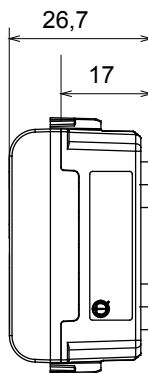

Wide range of control devices, sockets for power supply (conforming to national and international standards) signal pick-up, climate control, comfort management, technical alarm signalling and emergency lighting management. The ChoruSmart modular devices are available in five colours, glossy white, satin white, natural beige, satin black and lacquered titanium and in various sizes from 1/2, 1, 2 and 3 modules. Thanks to the mounting supports for rectangular, square and round boxes, endless combinations can be created with the ChoruSmart range of plates.

Category	Indicator lamp	Symbol	DND+MUR
Colour	Satin black	Diffuser colour	Opal diffuser
Standard	EN 62094-1	Thermo-pressure with ball	125 °C
Glow Wire Test	850 °C	No. modules	1
Electrocod	0781		

### DIMENSIONAL