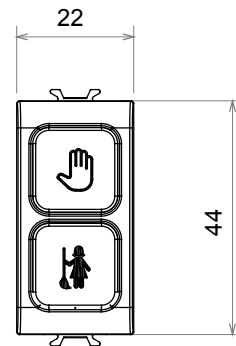

Wide range of control devices, sockets for power supply (conforming to national and international standards) signal pick-up, climate control, comfort management, technical alarm signalling and emergency lighting management. The ChoruSmart modular devices are available in five colours, glossy white, satin white, natural beige, satin black and lacquered titanium and in various sizes from 1/2, 1, 2 and 3 modules. Thanks to the mounting supports for rectangular, square and round boxes, endless combinations can be created with the ChoruSmart range of plates.

Category	Indicator lamp	Symbol	DND+MUR
Colour	Satin black	Diffuser colour	Opal diffuser
Standard	EN 62094-1	Thermo-pressure with ball	125 °C
Glow Wire Test	850 °C	No. modules	1
Electrocod	0781		

### DIMENSIONAL