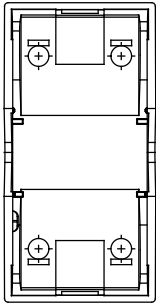

Wide range of control devices, sockets for power supply (conforming to national and international standards) signal pick-up, climate control, comfort management, technical alarm signalling and emergency lighting management. The ChoruSmart modular devices are available in five colours, glossy white, satin white, natural beige, satin black and lacquered titanium and in various sizes from 1/2, 1, 2 and 3 modules. Thanks to the mounting supports for rectangular, square and round boxes, endless combinations can be created with the ChoruSmart range of plates.

Category	Replaceable button key	Button key	Neutral
Symbol	DND+MUR	Colour	Satin black
Standard	EN 60669-1	Thermo-pressure with ball	125 °C
Glow Wire Test	850 °C	No. modules	1
Electrocod	140		

### DIMENSIONAL