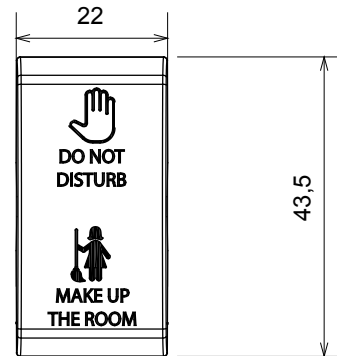

Wide range of control devices, sockets for power supply (conforming to national and international standards) signal pick-up, climate control, comfort management, technical alarm signalling and emergency lighting management. The ChoruSmart modular devices are available in five colours, glossy white, satin white, natural beige, satin black and lacquered titanium and in various sizes from 1/2, 1, 2 and 3 modules. Thanks to the mounting supports for rectangular, square and round boxes, endless combinations can be created with the ChoruSmart range of plates.

Category	Replaceable button key	Button key	Neutral
Symbol	DND+MUR	Colour	Satin black
Standard	EN 60669-1	Thermo-pressure with ball	125 °C
Glow Wire Test	850 °C	No. modules	1
Electrocod	140		

### DIMENSIONAL