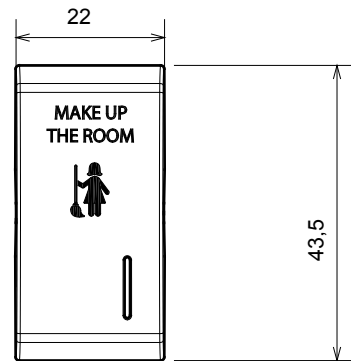

Wide range of control devices, sockets for power supply (conforming to national and international standards) signal pick-up, climate control, comfort management, technical alarm signalling and emergency lighting management. The ChoruSmart modular devices are available in five colours, glossy white, satin white, natural beige, satin black and lacquered titanium and in various sizes from 1/2, 1, 2 and 3 modules. Thanks to the mounting supports for rectangular, square and round boxes, endless combinations can be created with the ChoruSmart range of plates.

Category	Replaceable button key	Button key	With diffuser
Symbol	MUR	Colour	Satin black
Standard	EN 60669-1	Thermo-pressure with ball	125 °C
Glow Wire Test	850 °C	No. modules	1
Electrocod	140		

### DIMENSIONAL