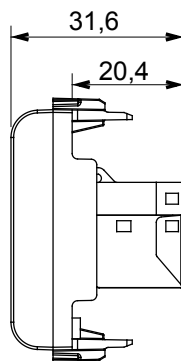

Wide range of control devices, sockets for power supply (conforming to national and international standards) signal pick-up, climate control, comfort management, technical alarm signalling and emergency lighting management. The ChoruSmart modular devices are available in five colours, glossy white, satin white, natural beige, satin black and lacquered titanium and in various sizes from 1/2, 1, 2 and 3 modules. Thanks to the mounting supports for rectangular, square and round boxes, endless combinations can be created with the ChoruSmart range of plates.

Category	Data socket	Description	RJ45
Colour	Satin black	Use category	6
Cables	FTP	Connection	Toolless
Number pairs	4	Standard	EN 60603-7-5
No. modules	2	Electrocod	3722
Material	Technopolymer		

DIMENSIONAL