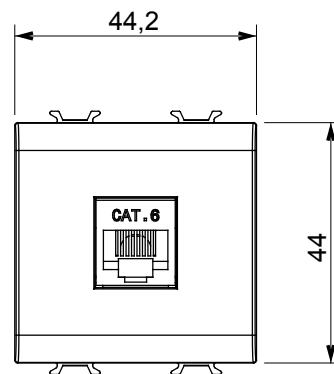

Wide range of control devices, sockets for power supply (conforming to national and international standards) signal pick-up, climate control, comfort management, technical alarm signalling and emergency lighting management. The ChoruSmart modular devices are available in five colours, glossy white, satin white, natural beige, satin black and lacquered titanium and in various sizes from 1/2, 1, 2 and 3 modules. Thanks to the mounting supports for rectangular, square and round boxes, endless combinations can be created with the ChoruSmart range of plates.

Category	Data socket	Description	RJ45
Colour	Satin black	Use category	6
Cables	FTP	Connection	Toolless
Number pairs	4	Standard	EN 60603-7-5
No. modules	2	Electrocod	3722
Material	Technopolymer		

DIMENSIONAL