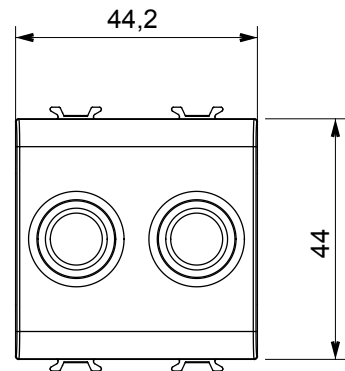

Wide range of control devices, sockets for power supply (conforming to national and international standards) signal pick-up, climate control, comfort management, technical alarm signalling and emergency lighting management. The ChoruSmart modular devices are available in five colours, glossy white, satin white, natural beige, satin black and lacquered titanium and in various sizes from 1/2, 1, 2 and 3 modules. Thanks to the mounting supports for rectangular, square and round boxes, endless combinations can be created with the ChoruSmart range of plates.

Category	TV/SAT socket-outlet	Description	Direct
Colour	Satin black	Attenuation	0 dB
Connectors	TV-SAT	Standard	EN 60728-4; IEC 61169-2; IEC 61169-24
No. modules	2	Cable fixing	With screw
Case	Pressure casting zamak metal body	Electrocod	0131
Material	Technopolymer		

### DIMENSIONAL