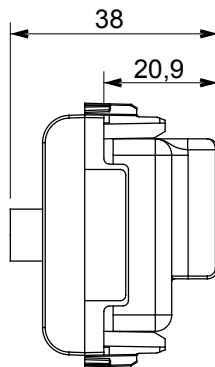

Wide range of control devices, sockets for power supply (conforming to national and international standards) signal pick-up, climate control, comfort management, technical alarm signalling and emergency lighting management. The ChoruSmart modular devices are available in five colours, glossy white, satin white, natural beige, satin black and lacquered titanium and in various sizes from 1/2, 1, 2 and 3 modules. Thanks to the mounting supports for rectangular, square and round boxes, endless combinations can be created with the ChoruSmart range of plates.

Category	TV/SAT socket-outlet	Description	Direct
Colour	Satin black	Attenuation	0 dB
Connectors	TV-SAT	Standard	EN 60728-4; IEC 61169-2; IEC 61169-24
No. modules	2	Cable fixing	With screw
Case	Pressure casting zamak metal body	Electrocod	0131
Material	Technopolymer		

### DIMENSIONAL