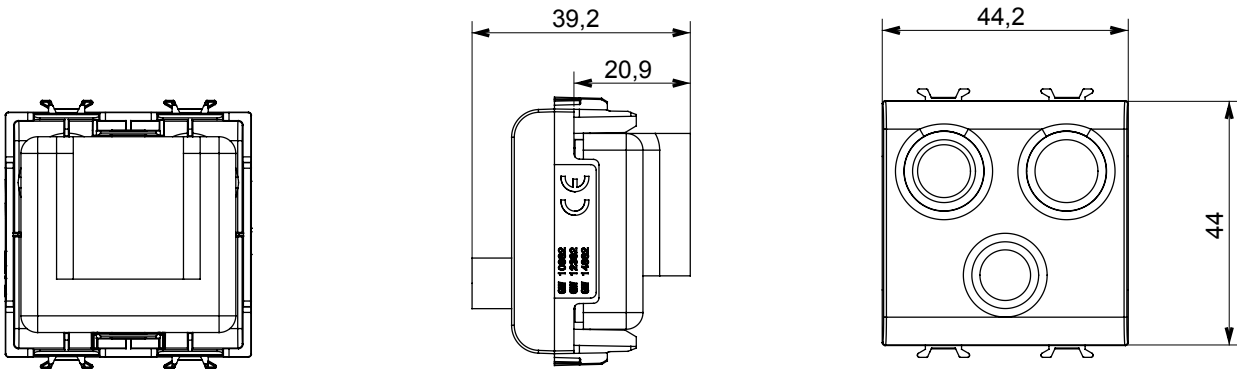

Wide range of control devices, sockets for power supply (conforming to national and international standards) signal pick-up, climate control, comfort management, technical alarm signalling and emergency lighting management. The ChoruSmart modular devices are available in five colours, glossy white, satin white, natural beige, satin black and lacquered titanium and in various sizes from 1/2, 1, 2 and 3 modules. Thanks to the mounting supports for rectangular, square and round boxes, endless combinations can be created with the ChoruSmart range of plates.

Category	TV/FM/SAT socket-outlet	Description	Direct
Colour	Satin black	Attenuation	0 dB
Connectors	TV-FM-SAT	Standard	EN 60728-4; IEC 61169-2; IEC 61169-24
No. modules	2	Cable fixing	With screw
Case	Pressure casting zamak metal body	Electrocod	0131
Material	Technopolymer		

DIMENSIONAL

STANDARDS/APPROVALS